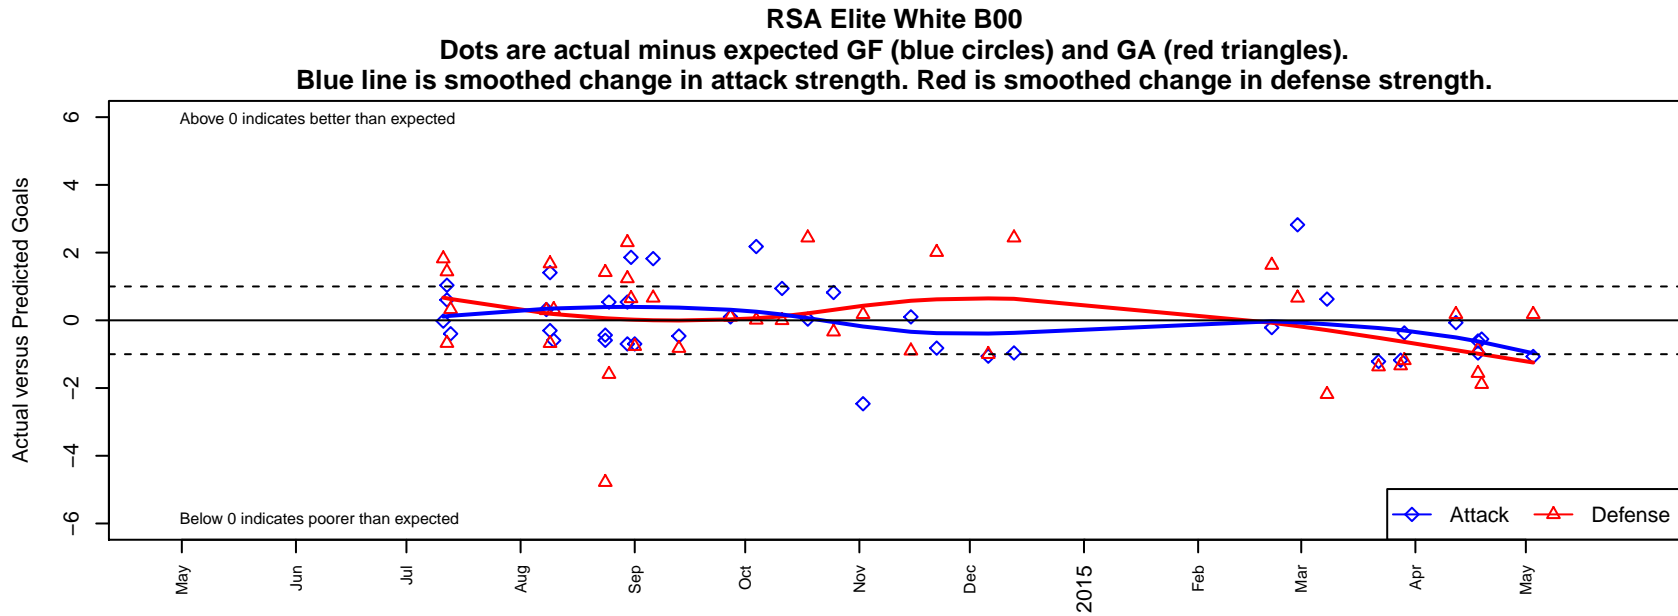

RSA Elite White B00

South Hill SC
 Puyallup, WA
 B00 total strength=776
 attack=1.03 defense=0.82
 fall league = PSPL Copa U14
 spr league = Spr PSPL Copa U14
 notes= B team; Lopez 2013, 2014

alt names used:
 RSA Elite BU14 Lopez
 RSA Elite Lopez
 RSA BU14 Elite Lopez
 RSA Elite Lopez BU14
 BU14 RSA Elite Lopez
 RSA Elite Lopez BU14
 RSA ELITE BU14 LOPEZ ()

**attack and defense variance (black dot)
relative to other teams
and top 10 in region**

**attack and defense rating
relative to others at age
and all opponents in last 13 months**

Performance relative to 13 month average