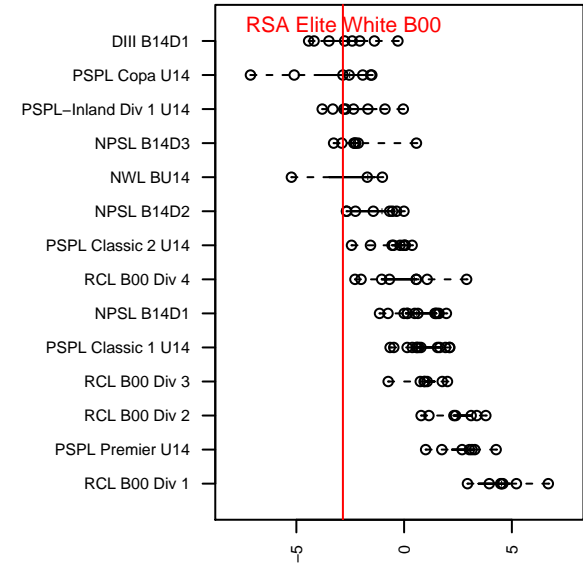

RSA Elite White B00

South Hill SC
 Puyallup, WA
 B00 total strength=776
 attack=1.03 defense=0.82
 fall league = PSPL Copa U14
 spr league = Spr PSPL Copa U14
 notes= B team; Lopez 2013, 2014

alt names used:
 RSA Elite BU14 Lopez
 RSA Elite Lopez
 RSA BU14 Elite Lopez
 RSA Elite Lopez BU14
 BU14 RSA Elite Lopez
 RSA Elite Lopez BU14
 RSA ELITE BU14 LOPEZ ()

**attack and defense variance (black dot)
relative to other teams
and top 10 in region**

**attack and defense rating
relative to others at age
and all opponents in last 13 months**

Performance relative to 13 month average